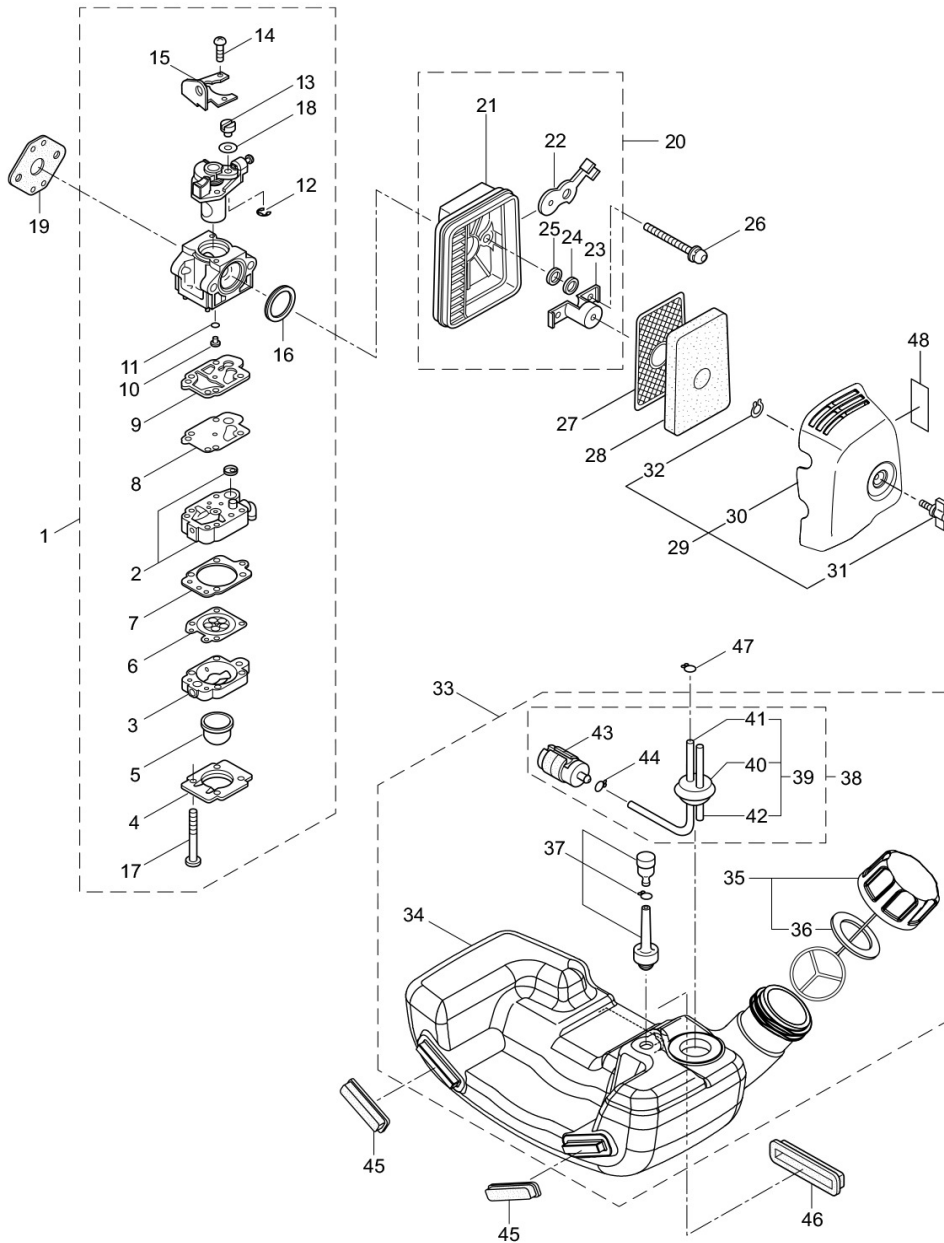

4. BC501H-RS
CARBURETOR, FUEL TANK

- 9 -

Status	Position	Parts Number	Parts Name	Unit Quantity	Set Unit Quantity	Remarks	Price	Maker code
	1	284103	CARBURETOR ASSY	1		Incl.2-18 New gasket required	2472	
	2	263739	CARBURETOR BODY	1			1494	
	3	262991	PURGE BODY	1			400	
	4	262992	COVER	1			174	
	5	261874	PRIMER	1			152