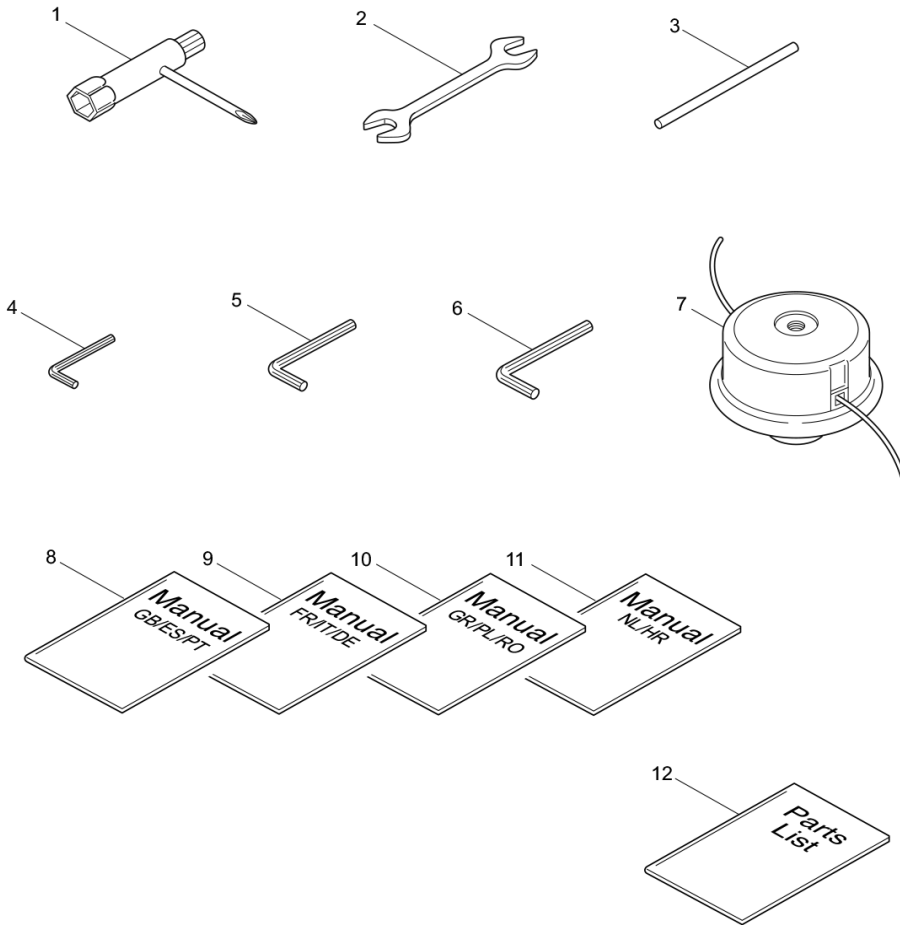

5. BC501H-RS
ACCESSORIES

Status	Position	Parts Number	Parts Name	Unit Quantity	Set Unit Quantity	Remarks	Price	Maker code
	1	228008	BOX SPANNER	1		17x19x(+)	154	
	2	054756	DOUBLE ENDED SPANNER	1		10x13	47	
	3	212300	LEVER HANDLE	1		6x100L	16	
	4	219431	SPANNER	1		3mm	20	
	5	219432	WRENCH	1		4mm	32	
	6	219433	WRENCH	1		5mm	30	
	7	234860	NYLON HEAD (L)5	1			1034