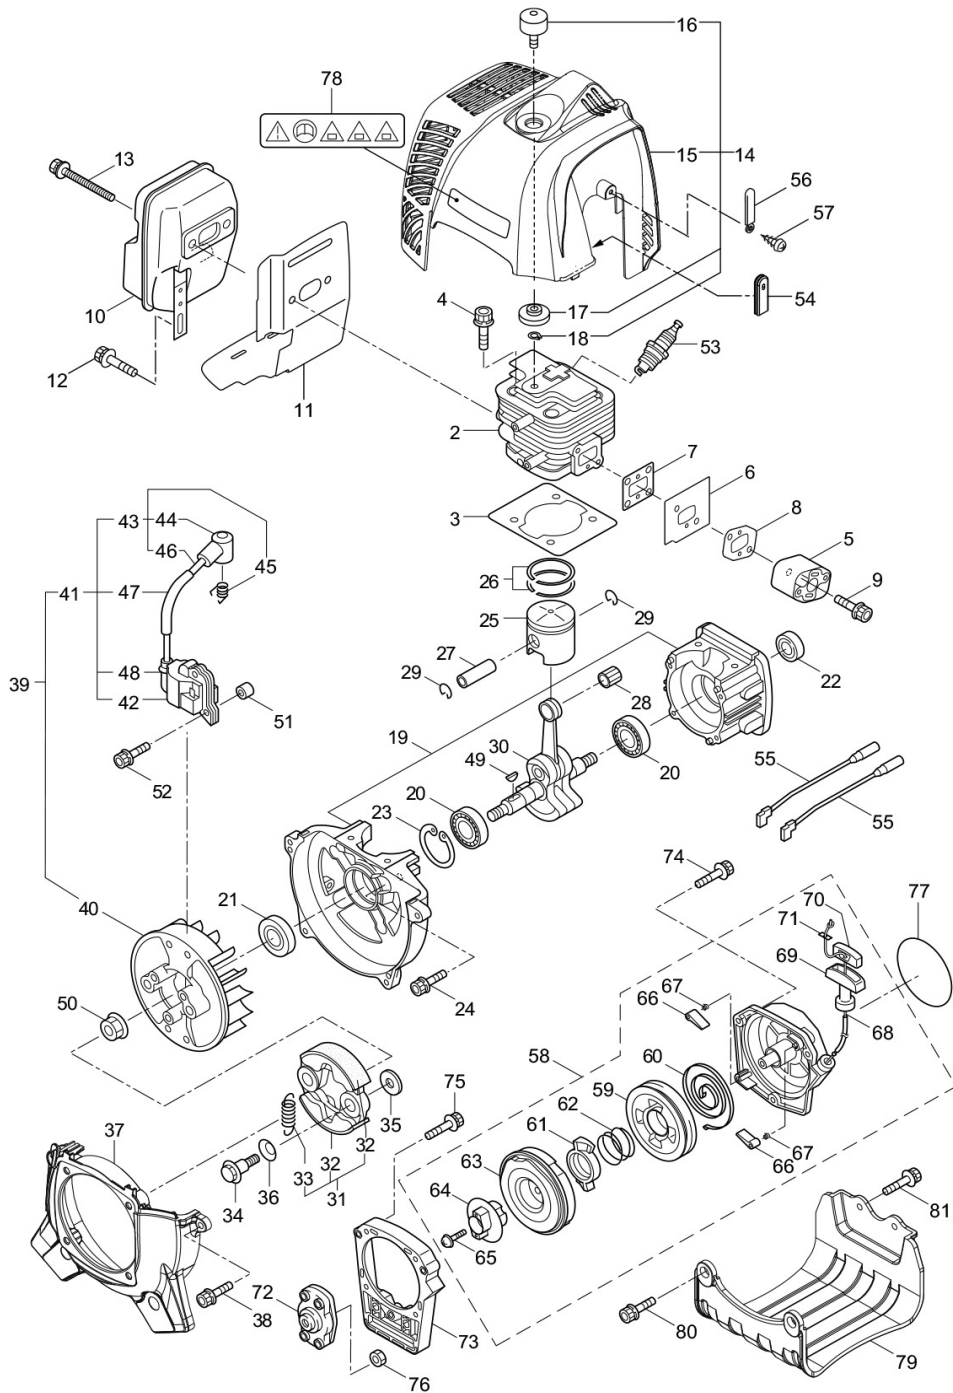

3. BC501H-RS
ENGINE

- 5 -

1

Status	Position	Parts Number	Parts Name	Unit Quantity	Set Unit Quantity	Remarks	Price	Maker code
	1	875118	ENGINE	1		AE500/79	10	
	2	281407	CYLINDER	1		New gasket required	4578	
	3	262546	GASKET	1	5		18	
	4	261246	CAP SCREW	4	5	M5x25	16	
	5	262548	INSULATOR ASSY	1		New gasket required	218	
	6	277806	DIVIDER	1			36